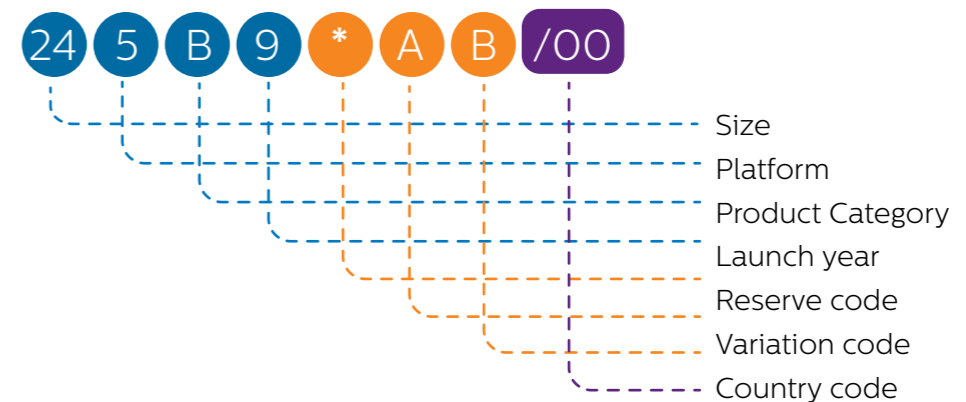

Gear Up

20

Ultimate Immersion

CrystalClear images

UltraClear 4K UHD

Reveal the finest details

With 3840x2160 resolution, UltraClear 4K UHD delivers four times the precision of Full HD.

These monitors offer the ultimate combination of size, picture clarity and performance.