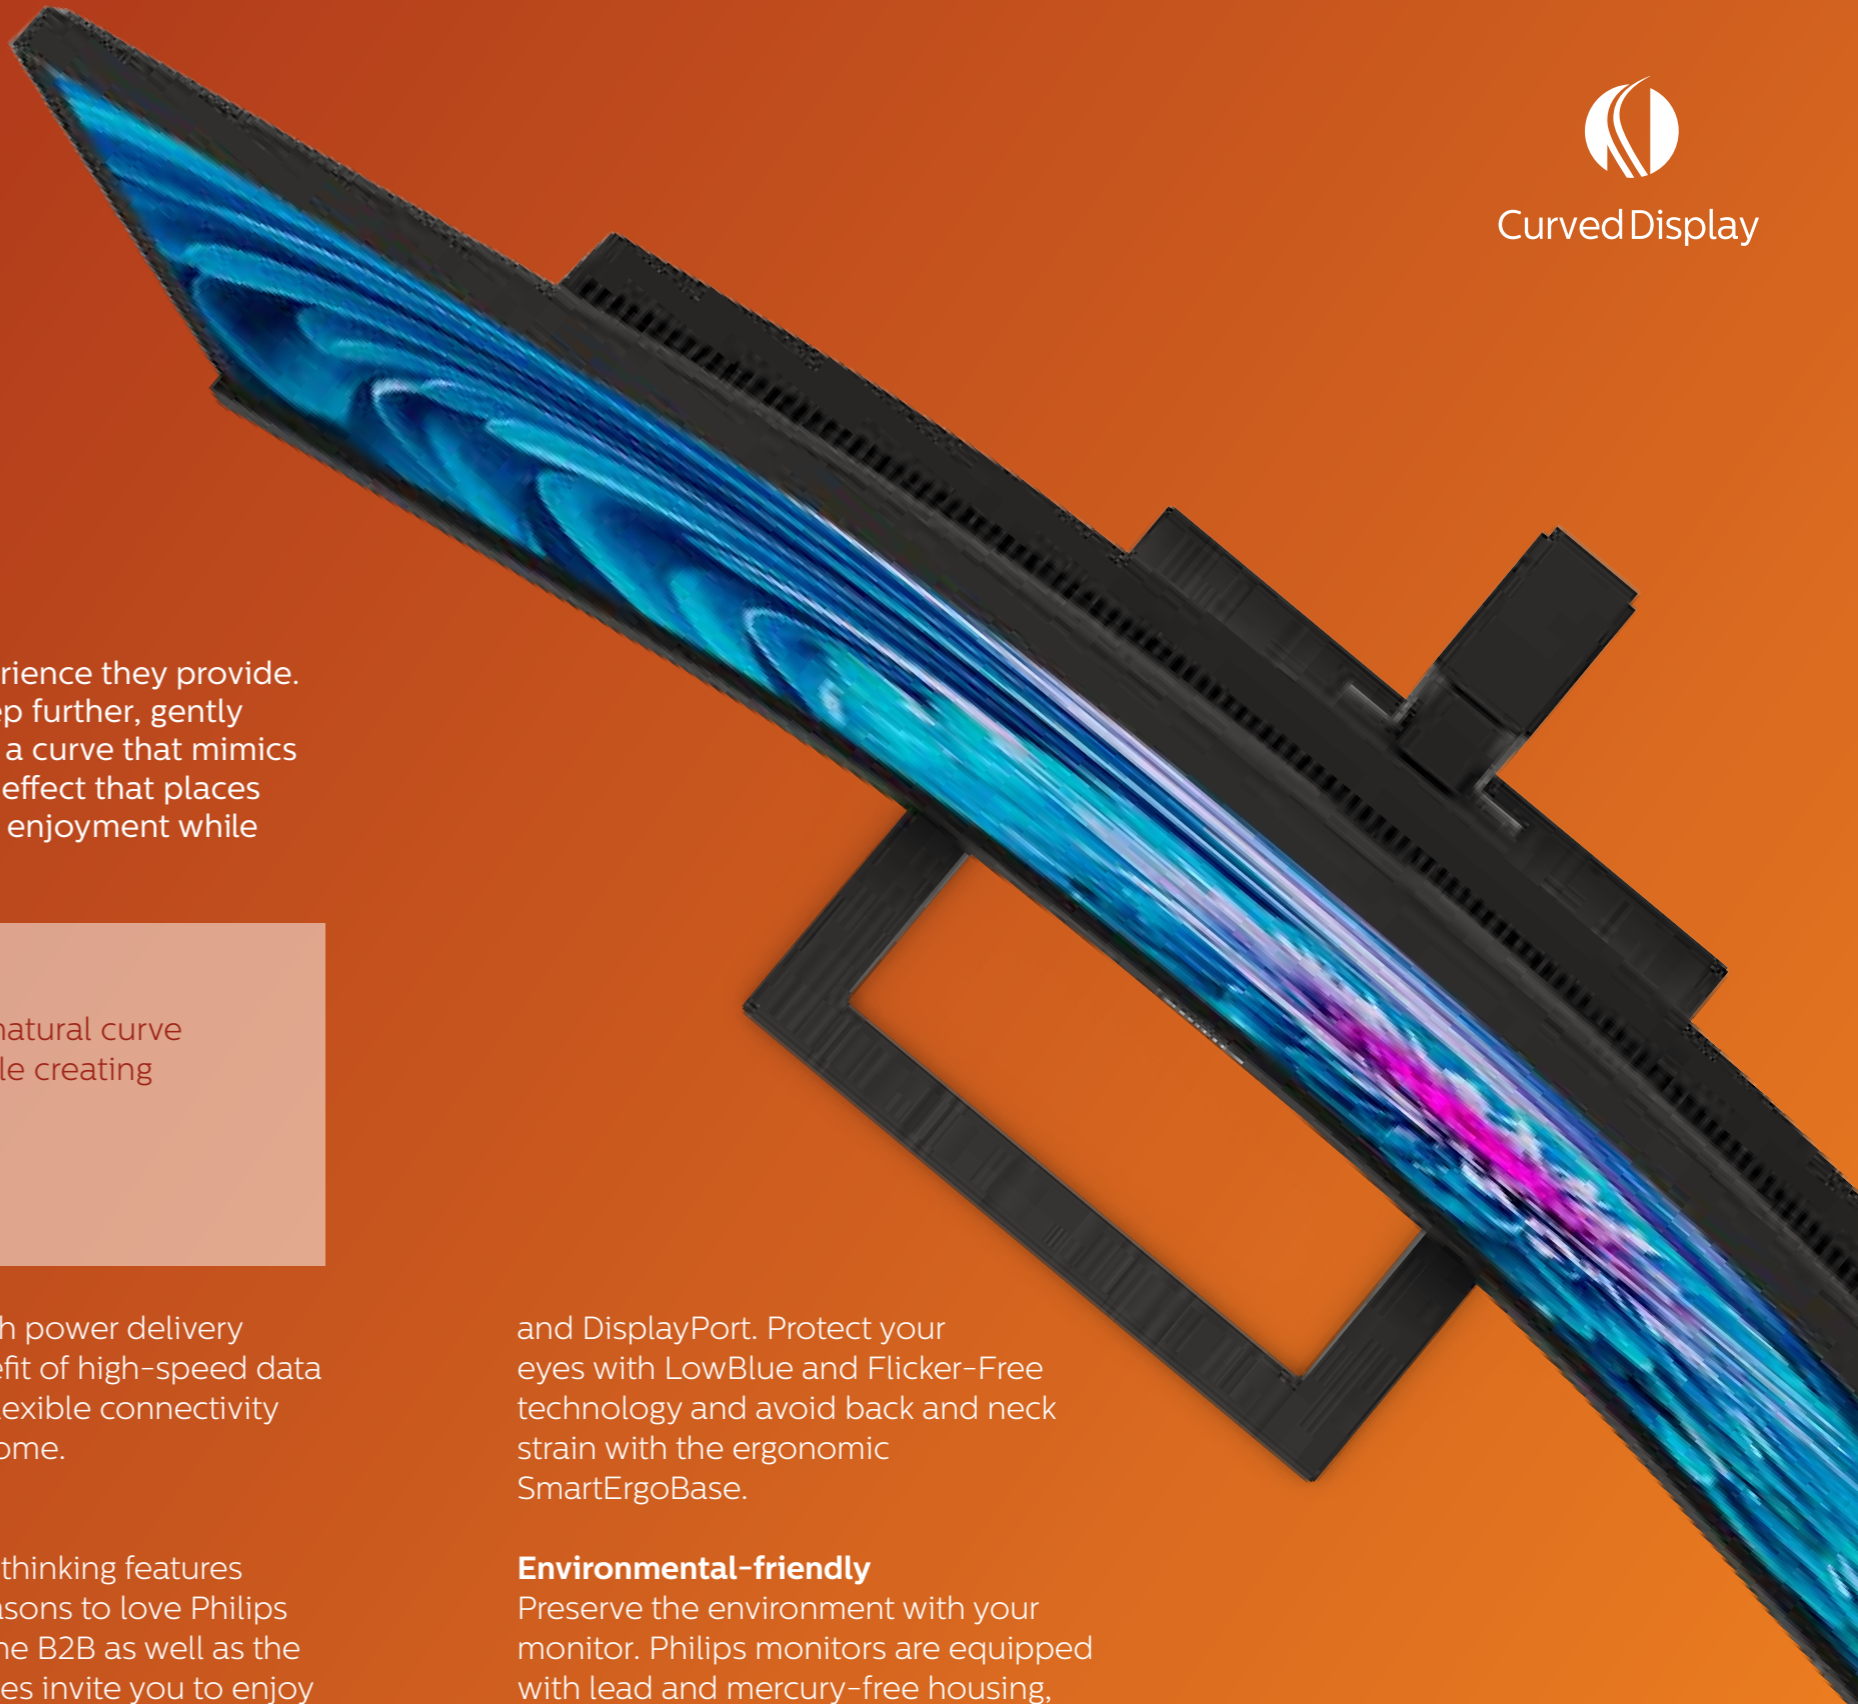

Wide viewing angle

The expansive 439P9H and 499P9H frameless displays offer ultra-wide formats that are a multi-tasker's dream come true. Wide enough to replace the need for multiple, these monitors offer deep 1500R or 1800R curvature, expanding the field of view and entering your peripheral vision for optimal ocular comfort.

All-in-one USB-C docking

Available in a large selection of curved monitors including the 345B1C, 346P1, 439P9H, and 499P9H, built-in USB 3.1

type-C docking with power delivery offers you the benefit of high-speed data transfer as well as flexible connectivity at the office or at home.

Features to spare

Countless forward-thinking features mean countless reasons to love Philips curved monitors. The B2B as well as the B2C E1 and E9 ranges invite you to enjoy features such as the beauty of HDR resolution, the smooth gameplay of Adaptive Sync technology, the security of Windows Hello™ pop-up webcam and the connectivity of VGA, HDMI,

and DisplayPort. Protect your eyes with LowBlue and Flicker-Free technology and avoid back and neck strain with the ergonomic SmartErgoBase.

Environmental-friendly

Preserve the environment with your monitor. Philips monitors are equipped with lead and mercury-free housing, 100% recyclable packaging material and come with the energy savings of a PowerSensor, LightSensor, and Zero Power Switch.