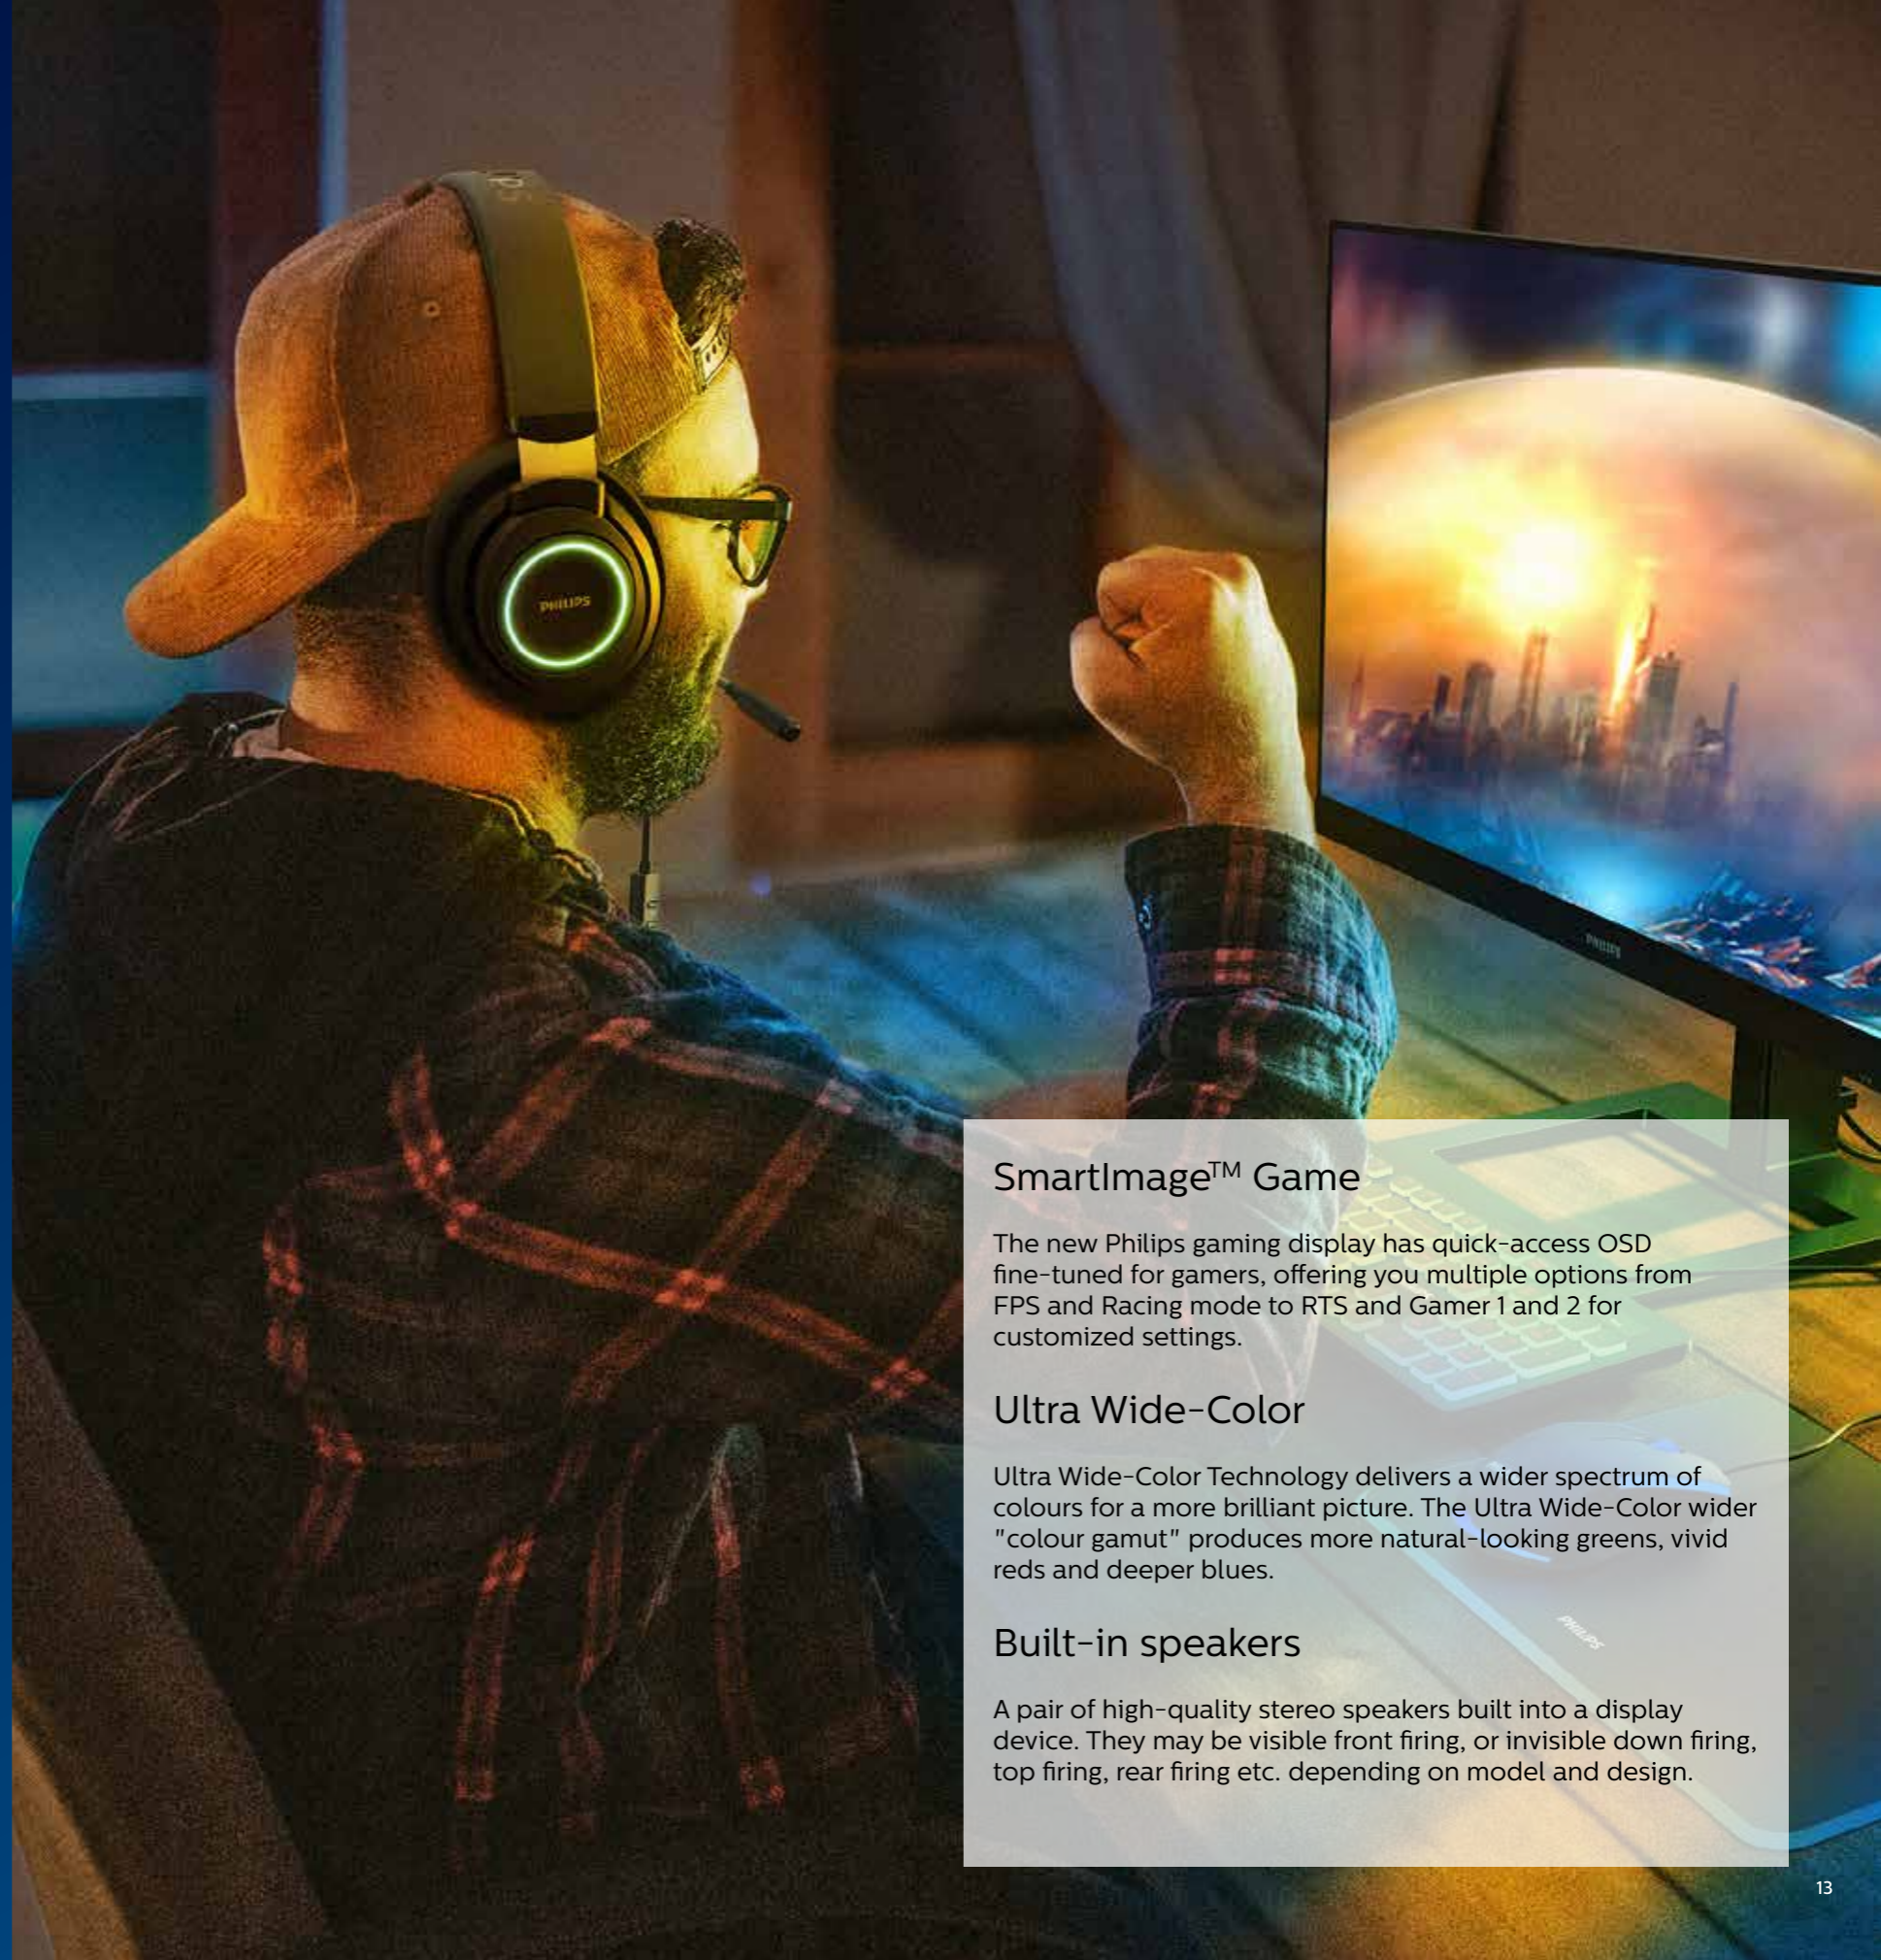

Gear up, for a clear advantage

Immersive visuals

- VA display delivers awesome images with wide viewing angles.
- 16:9 Full HD display for crisp detailed images.
- SmartContrast for rich black details.

The gaming advantage is yours

- 144Hz refresh rates for ultra-smooth, brilliant images.
- 1ms (MPRT) fast response for crisp image and smooth gameplay.
- SmartImage game mode optimized for gamers.
- Ultra Wide-Color wider range of colors for a vivid picture.

Features designed for you

- Less eye fatigue with Flicker-free technology
- LowBlueMode for easy on-the-eyes productivity

SmartImage™ Game

The new Philips gaming display has quick-access OSD fine-tuned for gamers, offering you multiple options from FPS and Racing mode to RTS and Gamer 1 and 2 for customized settings.

Ultra Wide-Color

Ultra Wide-Color Technology delivers a wider spectrum of colours for a more brilliant picture. The Ultra Wide-Color wider "colour gamut" produces more natural-looking greens, vivid reds and deeper blues.

Built-in speakers

A pair of high-quality stereo speakers built into a display device. They may be visible front firing, or invisible down firing, top firing, rear firing etc. depending on model and design.